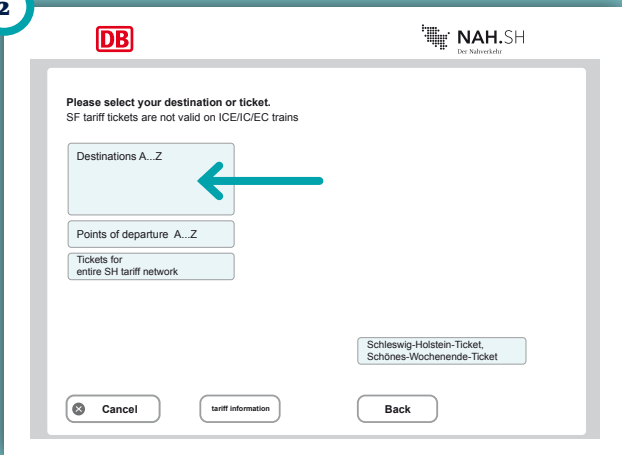

Ticket machines

How to buy the correct ticket (using the example of a DB ticket machine):

1

Selecting the fare: after choosing your preferred language tap the “Transport association” box.

2

Selecting the destination: pick your destination by using the “Destination A...Z” button.

Rendsburg Y X C V B N M . ß Blank

Neumünster

Preetz

Cancel Back

Entering the destination: if you cannot find your destination on the left-hand side of the screen, you can enter your destination by tapping the keypad on the screen.

Choosing the route: if there are several routes to your destination, you have to select the one you will travel. The fee is based on the distance travelled. The ticket is valid for your chosen route.

5