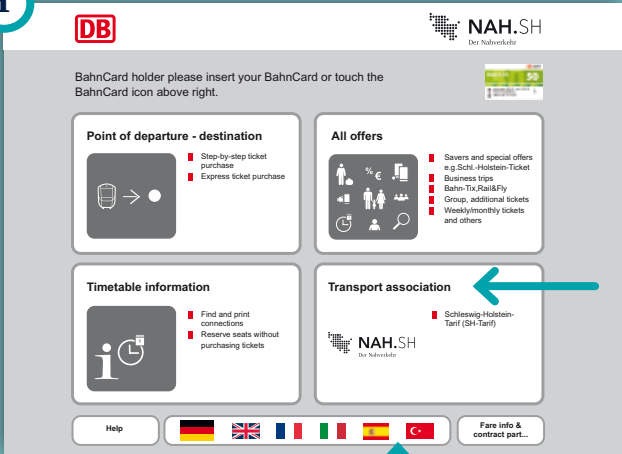

Ticket machines

How to buy the correct ticket (using the example of a DB ticket machine):

1

Selecting the fare: after choosing your preferred language tap the “Transport association” box.

2

Selecting the destination: pick your destination by using the “Destination A...Z” button.

3

DB **NAH.SH**
Der Nahverkehr

Please enter your destination.
from: Kiel Hbf

Selection from list Keying in a destination

HH-Hauptbahnhof delete last character

Lübeck Q W E R T Z U I O P Ü

Kiel Hbf A S D F G H J K L Ö Ä

Rendsburg Y X C V B N M . ß Blank

Neumünster

Preetz

Cancel Back

Entering the destination: if you cannot find your destination on the left-hand side of the screen, you can enter your destination by tapping the keypad on the screen.

Choosing the route: if there are several routes to your destination, you have to select the one you will travel. The fee is based on the distance travelled. The ticket is valid for your chosen route.

5